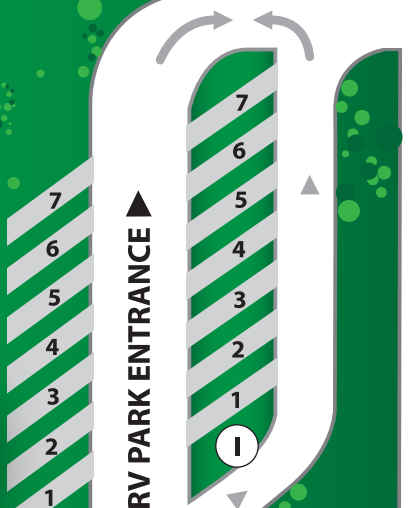

TO HORSE RV PARK ▶

Welcome

DOG PARK

HORSE RV PARK ENTRANCE

24 HOUR ONSITE MANAGER

Shop

OFFICE
YOU ARE HERE

*"Come as a Guest,
Leave as a Friend."*

OPEN PARKING AREA

Premiere Boarding Facilities and Riding Trails

LOST POND

PICNIC AREA

TRAIL POND

LITTLE TURTLE
RV & STORAGE
918.618.2140

20 ACRES HORSE TRAILS

with *Horse Resort*

WILDERNESS POND

TRAIL ENTRY

LAKE EUFAULA