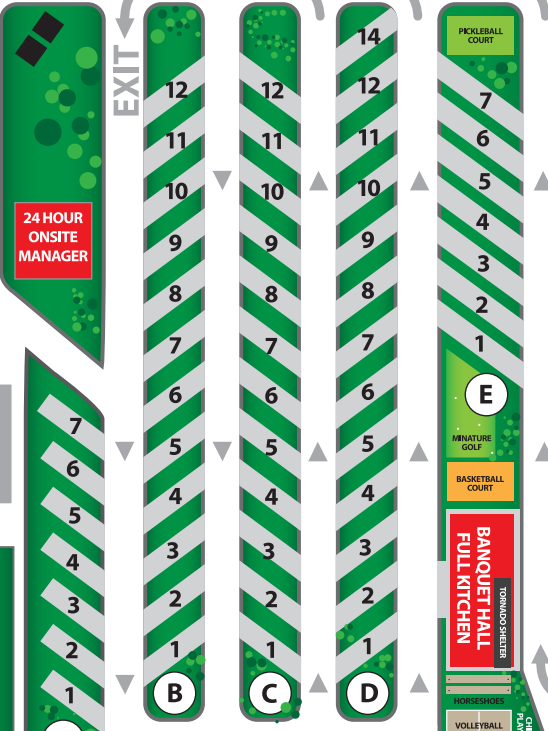

TO HORSE RV PARK ▶

Welcome

DOG PARK

HORSE RV PARK ENTRANCE

24 HOUR ONSITE MANAGER

Shop

OFFICE
YOU ARE HERE

*"Come as a Guest,
Leave as a Friend."*

OPEN PARKING AREA

Premiere Boarding Facilities and Riding Trails

LOST POND

PICNIC AREA

TRAIL POND

LITTLE TURTLE
RV & STORAGE
918.618.2140

20 ACRES HORSE TRAILS

with *Horse Resort*

WILDERNESS POND

TRAIL ENTRY

LAKE EUFAULA